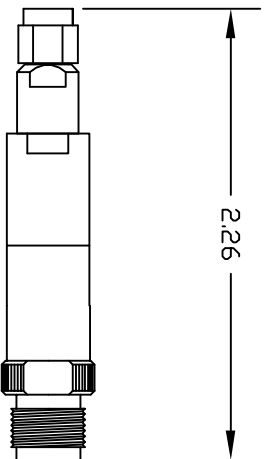

Approved Internet / Email Copy

BroadWave Technologies, Inc.

Generic Coaxial Package, SMA Male/TNC Female

EC#	DRAWN BY	DATE	REV	APPROV BY	DATE	MATERIAL TYPE	TOLERANCE CHART						
							Fractional Dimensions	± 1/64	2 Place Decimals	± .010			
							Angular Dimensions	± 1/2 degree	3 Place Decimals	± .005			
Proprietary Information							MATERIAL SPECIFICATION INFORMATION						
APPROVALS													
DRAWN BY CPH							DATE 9-30-14						
APPROV BY							FINISH Nickel						
DWG. NO.	DATE	SCALE	REV LEVEL										
MED - 0920	9-30-14	1 : 1	REV 0										